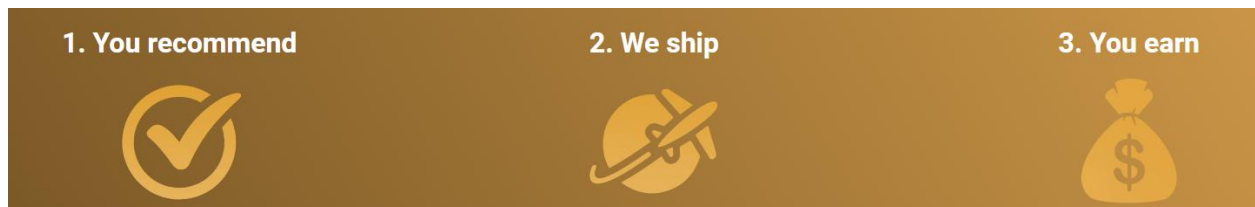

Spiritual Maker

Step by Step instructions to become a Qualified Spiritual Maker

1. **Read the Affiliate Plan carefully** *It takes about 15 minutes* [Click here](#)

Here you will find all the information you need.

The Affiliate System works by **you recommending Egely Wheel to your friends and followers**. Your followers then buy an Egely Wheel, which we deliver to their address worldwide. All the administration and customer management is done by us, nothing for you to do.

We pay you a commission for every device sold, which is the highest payout in the Spiritual Industry. We have two products that can be purchased as a package. Most visitors buy the Package from us, so you can earn up to $100 per sale.

30$ for Vitality Indicator	80$ for Egely Wheel	100$ for Vitality Pack

It is easier than you think! You have a community, or you have followers who are watching you. So the only thing you have to do is present the Egely Wheel to them and tell them how to use and what is the benefit using this device!